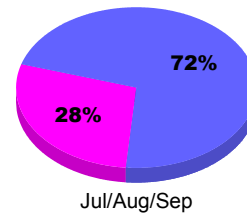

Gender Comparison 2011-2012

Jul/Aug/Sep

Legend: Male (Blue), Female (Magenta)